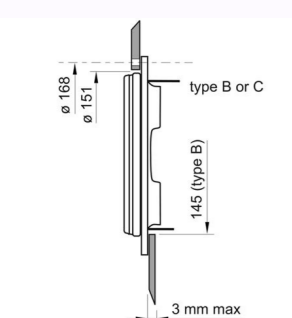

Baumer pressure gauge manual